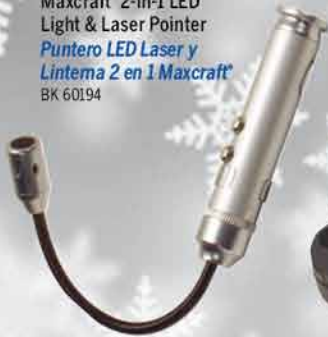

Gifts Under $10!

4⁶⁹

Maxcraft® 2-in-1 LED Light & Laser Pointer
Puntero LED Laser y Linterna 2 en 1 Maxcraft®
BK 60194